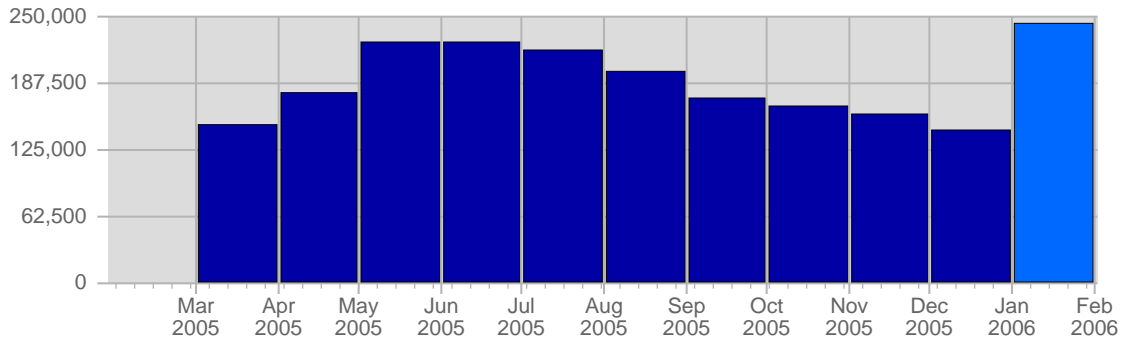

Traffic and Activity > Page Views

Report Description

Report Description: Page Views during the month of January 2006
 Report Range: Month of January 2006
 Report Scope: Historical Data

Historic Breakdown

Breakdown

Date	Total Page Views	Average Page Views Historically	Change	Percent of Total Page Views
Sun Jan 1st, 2006	5,758	3,734,67	+5,758 ▲	2,37%
Mon Jan 2nd, 2006	4,662	4,566,67	+4,662 ▲	1,92%
Tue Jan 3rd, 2006	5,078	4,928,33	+5,078 ▲	2,09%
Wed Jan 4th, 2006	10,054	4,560,67	+10,054 ▲	4,14%
Thu Jan 5th, 2006	5,532	3,780.00	+5,532 ▲	2,28%
Fri Jan 6th, 2006	6,352	2,975.00	+6,352 ▲	2,61%
Sat Jan 7th, 2006	5,050	2,928.00	+5,050 ▲	2,08%
Sun Jan 8th, 2006	4,406	3,734,67	-1,352 ▼	1,81%
Mon Jan 9th, 2006	5,330	4,566,67	+668 ▲	2,19%
Tue Jan 10th, 2006	5,192	4,928,33	+114 ▲	2,14%
Wed Jan 11th, 2006	5,640	4,560,67	-4,414 ▼	2,32%
Thu Jan 12th, 2006	5,778	3,780.00	+246 ▲	2,38%
Fri Jan 13th, 2006	6,802	2,975.00	+450 ▲	2,80%
Sat Jan 14th, 2006	4,548	2,928.00	-502 ▼	1,87%
Sun Jan 15th, 2006	6,773	3,734,67	+2,367 ▲	2,79%
Mon Jan 16th, 2006	6,509	4,566,67	+1,179 ▲	2,68%
Tue Jan 17th, 2006	12,610	4,928,33	+7,418 ▲	5,19%
Wed Jan 18th, 2006	13,310	4,560,67	+7,670 ▲	5,48%
Thu Jan 19th, 2006	13,083	3,780.00	+7,305 ▲	5,39%
Fri Jan 20th, 2006	6,113	2,975.00	-689 ▼	2,52%
Sat Jan 21st, 2006	4,695	2,928.00	+147 ▲	1,93%
Sun Jan 22nd, 2006	7,632	3,734,67	+859 ▲	3,14%
Mon Jan 23rd, 2006	11,767	4,566,67	+5,258 ▲	4,84%
Tue Jan 24th, 2006	16,361	4,928,33	+3,751 ▲	6,73%
Wed Jan 25th, 2006	8,385	4,560,67	-4,925 ▼	3,45%
Thu Jan 26th, 2006	11,325	3,780.00	-1,758 ▼	4,66%
Fri Jan 27th, 2006	6,652	2,975.00	+539 ▲	2,74%
Sat Jan 28th, 2006	9,613	2,928.00	+4,918 ▲	3,96%
Sun Jan 29th, 2006	12,532	3,734,67	+4,900 ▲	5,16%
Mon Jan 30th, 2006	8,298	4,566,67	-3,469 ▼	3,42%
Tue Jan 31st, 2006	7,127	4,928,33	-9,234 ▼	2,93%
	242,967	169,527		