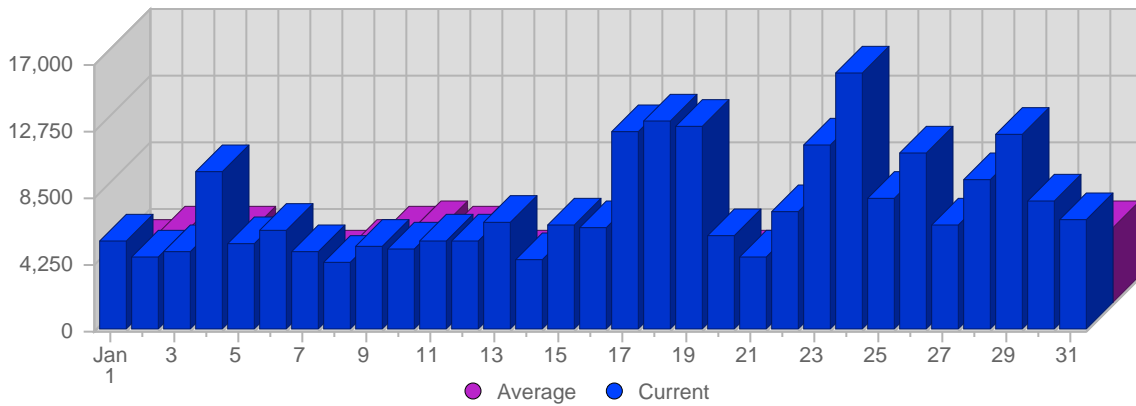

Traffic and Activity > Page Views

Report Description

Report Description: Page Views during the month of January 2006
 Report Range: Month of January 2006
 Report Scope: Historical Data

Historic Breakdown

Breakdown

Date	Total Page Views	Average Page Views Historically	Change	Percent of Total Page Views
Sun Jan 1st, 2006	5,758	3,734,67	+5,758 ▲	2,37%
Mon Jan 2nd, 2006	4,662	4,566,67	+4,662 ▲	1,92%
Tue Jan 3rd, 2006	5,078	4,928,33	+5,078 ▲	2,09%
Wed Jan 4th, 2006	10,054	4,560,67	+10,054 ▲	4,14%
Thu Jan 5th, 2006	5,532	3,780.00	+5,532 ▲	2,28%
Fri Jan 6th, 2006	6,352	2,975.00	+6,352 ▲	2,61%
Sat Jan 7th, 2006	5,050	2,928.00	+5,050 ▲	2,08%
Sun Jan 8th, 2006	4,406	3,734,67	-1,352 ▼	1,81%
Mon Jan 9th, 2006	5,330	4,566,67	+668 ▲	2,19%
Tue Jan 10th, 2006	5,192	4,928,33	+114 ▲	2,14%
Wed Jan 11th, 2006	5,640	4,560,67	-4,414 ▼	2,32%
Thu Jan 12th, 2006	5,778	3,780.00	+246 ▲	2,38%
Fri Jan 13th, 2006	6,802	2,975.00	+450 ▲	2,80%
Sat Jan 14th, 2006	4,548	2,928.00	-502 ▼	1,87%
Sun Jan 15th, 2006	6,773	3,734,67	+2,367 ▲	2,79%
Mon Jan 16th, 2006	6,509	4,566,67	+1,179 ▲	2,68%
Tue Jan 17th, 2006	12,610	4,928,33	+7,418 ▲	5,19%
Wed Jan 18th, 2006	13,310	4,560,67	+7,670 ▲	5,48%
Thu Jan 19th, 2006	13,083	3,780.00	+7,305 ▲	5,39%
Fri Jan 20th, 2006	6,113	2,975.00	-689 ▼	2,52%
Sat Jan 21st, 2006	4,695	2,928.00	+147 ▲	1,93%
Sun Jan 22nd, 2006	7,632	3,734,67	+859 ▲	3,14%
Mon Jan 23rd, 2006	11,767	4,566,67	+5,258 ▲	4,84%
Tue Jan 24th, 2006	16,361	4,928,33	+3,751 ▲	6,73%
Wed Jan 25th, 2006	8,385	4,560,67	-4,925 ▼	3,45%
Thu Jan 26th, 2006	11,325	3,780.00	-1,758 ▼	4,66%
Fri Jan 27th, 2006	6,652	2,975.00	+539 ▲	2,74%
Sat Jan 28th, 2006	9,613	2,928.00	+4,918 ▲	3,96%
Sun Jan 29th, 2006	12,532	3,734,67	+4,900 ▲	5,16%
Mon Jan 30th, 2006	8,298	4,566,67	-3,469 ▼	3,42%
Tue Jan 31st, 2006	7,127	4,928,33	-9,234 ▼	2,93%
	242,967	169,527		